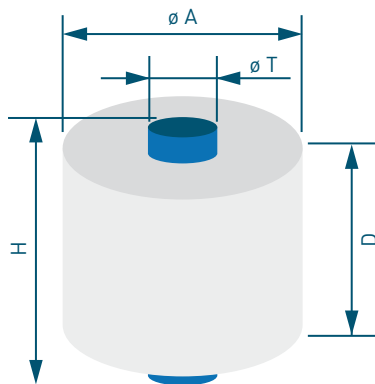

Type	Kg	H (mm)	T (mm)	A (mm)	D (mm)
Tubes	5	260	92.5	230±5	220±5