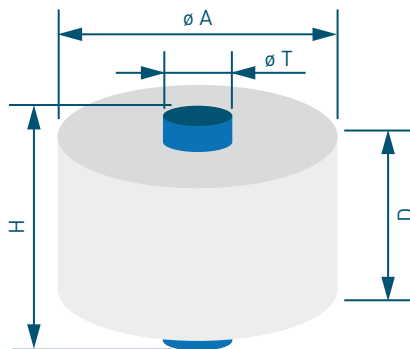

Type	Kg	H (mm)	T (mm)	A (mm)	D (mm)
FDY	7	153	110	340±5	125±5
POY	12	204	110	365±10	170±5
	10	153	110	390±10	125±5
Textured	4	290	69	200±5	220-260

All information and material included on this document do not have a contractual nature.
2019, NUREL. S.A. Any reproduction, of all or part of this document is expressly prohibited.
For the latest version of the data published on this document please refer to nurelfibers.com